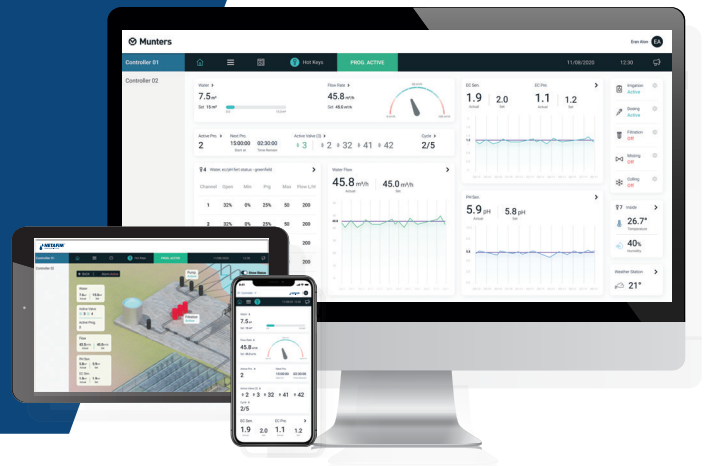

\*The Firmware version 3.08.05 and UP

\*\*Hardware version - CPU 2.1 and up

\*\*\*Hardware price include first year of cloud subscription.

→ Want to know more?  
[www.netafim.com](http://www.netafim.com)

# NMC Air+

NMC Air+ enables remote access to Netafim irrigation and fertigation controllers (NMC PRO and NMC Junior) from any computer, tablet or smartphone.

Once the connection to the system is set, the NMC Air+ Comm-box allows the fertirrigation management through the app.

## Specifications

Netafim NMC Air+ , an advanced app used to connect to NMC Pro or NMC Junior controllers, enables full management over the irrigation and fertigation operations.

The remote management of the irrigation and fertigation controllers has never been made so easy and intuitive, with dashboard, hot keys and visuals.