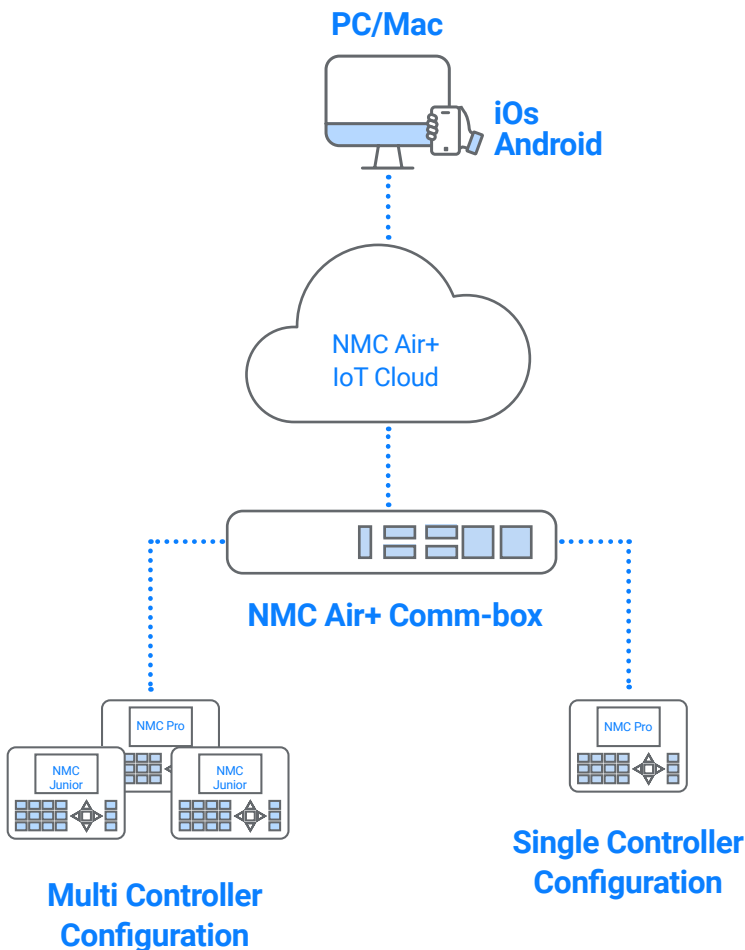

\*The Firmware version 3.08.05 and UP

\*\*Hardware version - CPU 2.1 and up

\*\*\*Hardware price include first year of cloud subscription.

→ Want to know more?  
[www.netafim.com](http://www.netafim.com)

# NMC Air+

NMC Air+ enables remote access to Netafim irrigation and fertigation controllers (NMC PRO and NMC Junior) from any computer, tablet or smartphone.

Once the connection to the system is set, the NMC Air+ Comm-box allows the fertirrigation management through the app.

## Specifications

Netafim NMC Air+ , an advanced app used to connect to NMC Pro or NMC Junior controllers, enables full management over the irrigation and fertigation operations.

The remote management of the irrigation and fertigation controllers has never been made so easy and intuitive, with dashboard, hot keys and visuals.

NMC Air+ includes different access level by accounts: view only, partial access, full access or administrator.

NMC Air+ can work even without internet access by simply plugging a display or monitor directly into a NMC Comm-box, which is connected to the controller.