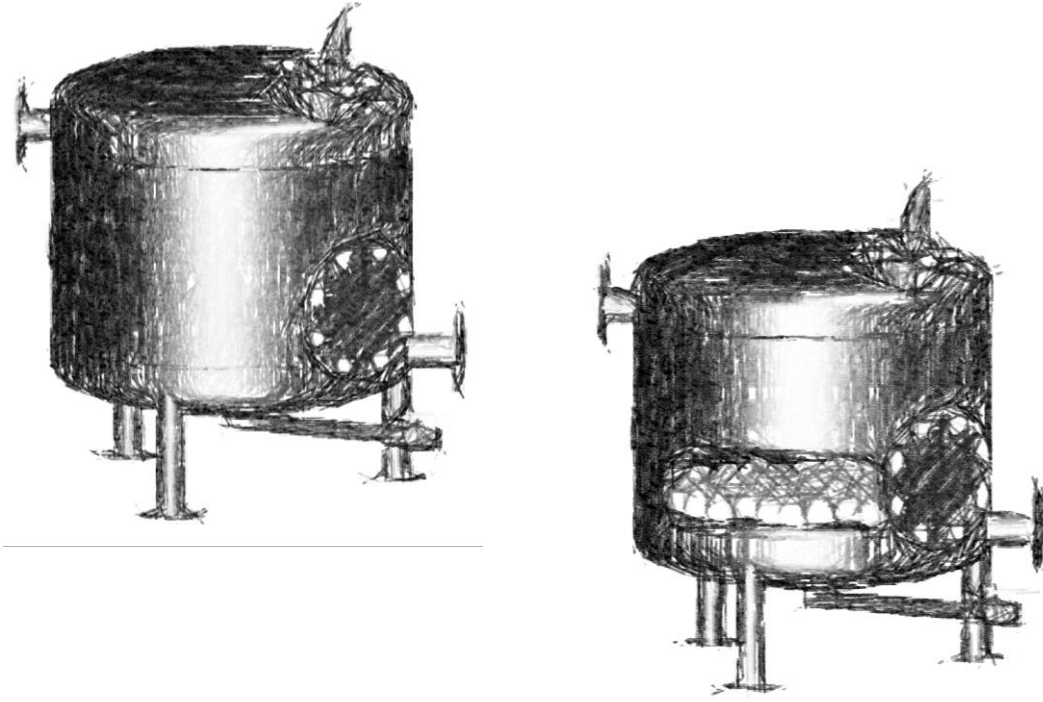

MANUAL/AUTOMATIC IRRIGATION FILTERS

Product/System PASSPORT

Product / System Model : GFM-30-24

**Product / System Name : 3" Input&Output / 24" Body, 42m³/h Capacity
Single Gravel Media Filter with Basalt Sand**

Serial Number :

Production Date : December / 2019

Control System : TSEK K 270, TS EN ISO 9001:2008

SYSTEM COMPONENTS

Product / System Model : GFM-30-24

Product / System Name : 3" Input&Output / 24" Body, 42m³/h Capacity
Single Gravel Media Filter with Basalt Sand

<u>No</u>	<u>Stock Code</u>	<u>System Componentes</u>	<u>Qty</u>
1	GFM-30-24	24" Body, 3" In-Out Gravel (Media) Filter 2 pcs.)	1 pcs.
9	B-24	2-4mm Basalt Sand (25kgx5=125 kg) (5 bag/per 24" filter)	5 bag